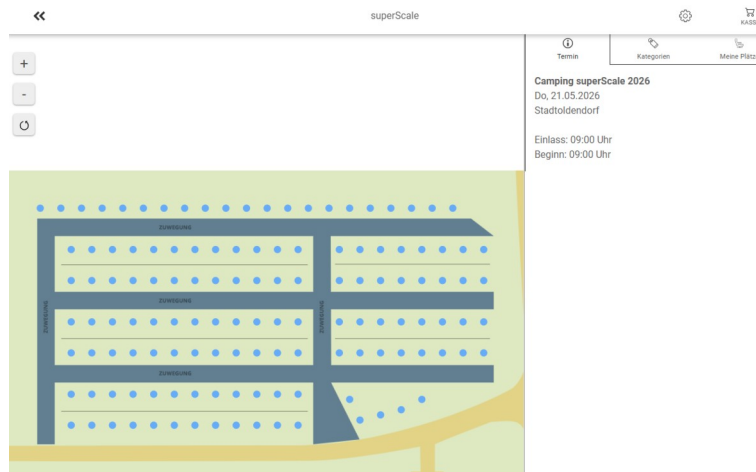

Additional information Ticket prices and camping 2026

Clicking on “Book now” will redirect you to the parking space overview:

By clicking on the individual parking spaces (blue dots), these are reserved once the selection has been confirmed by clicking on the green “Reserve space” button: