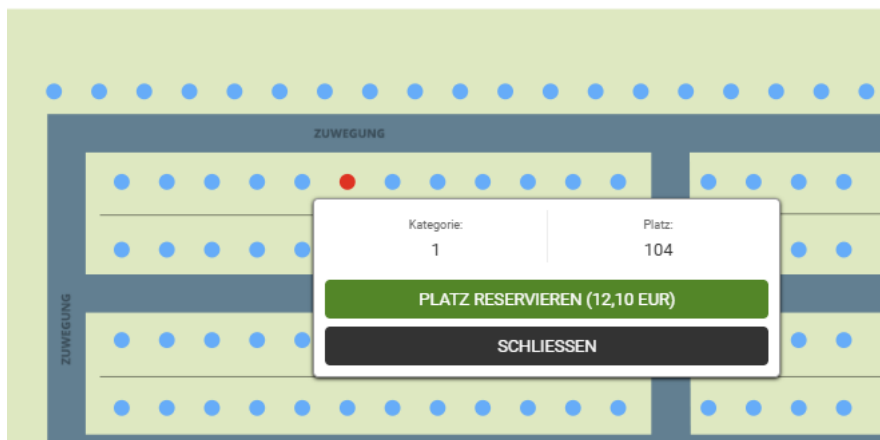

The reserved seats are then marked in orange and listed on the right. Clicking on the trash can releases the respective seat, making it available again in the shop for other visitors.

Incorrectly or accidentally reserved parking spaces must be removed in this step! So be sure to check before clicking on the shopping cart “Checkout” to proceed to the next order step!