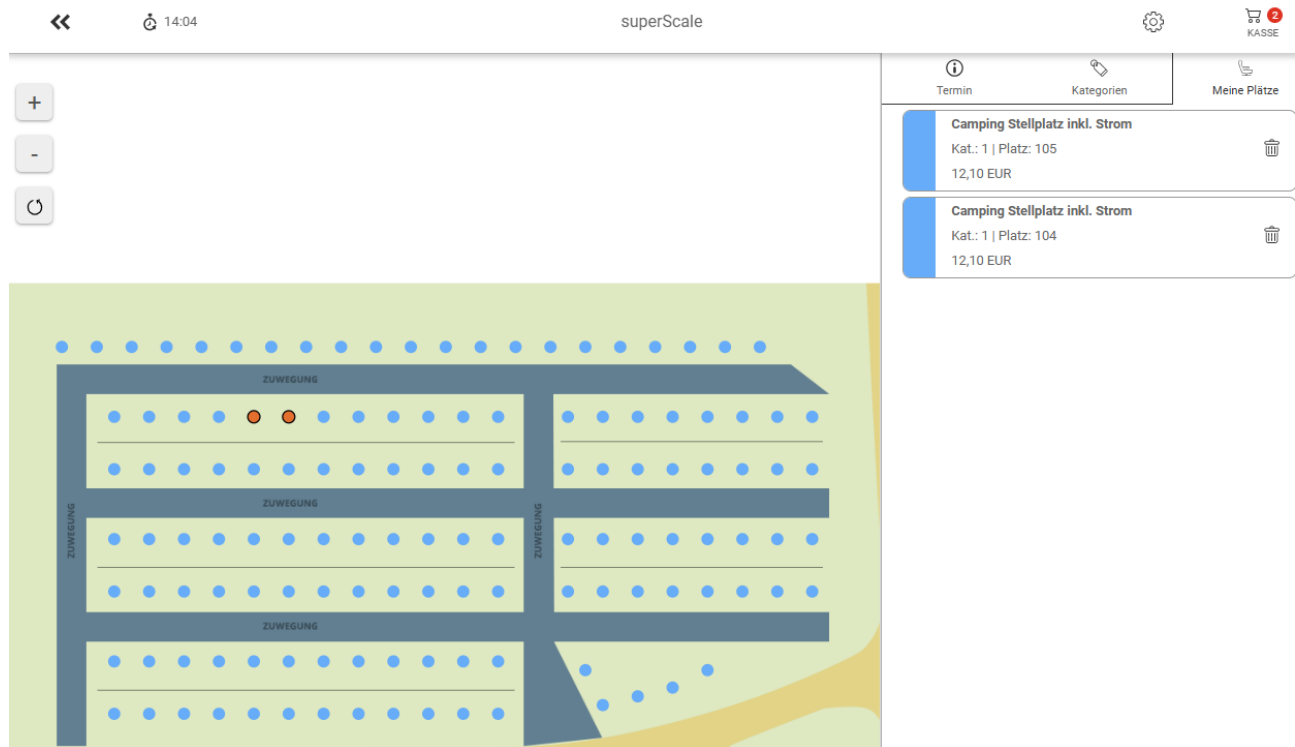

Additional information Ticket prices and camping 2026